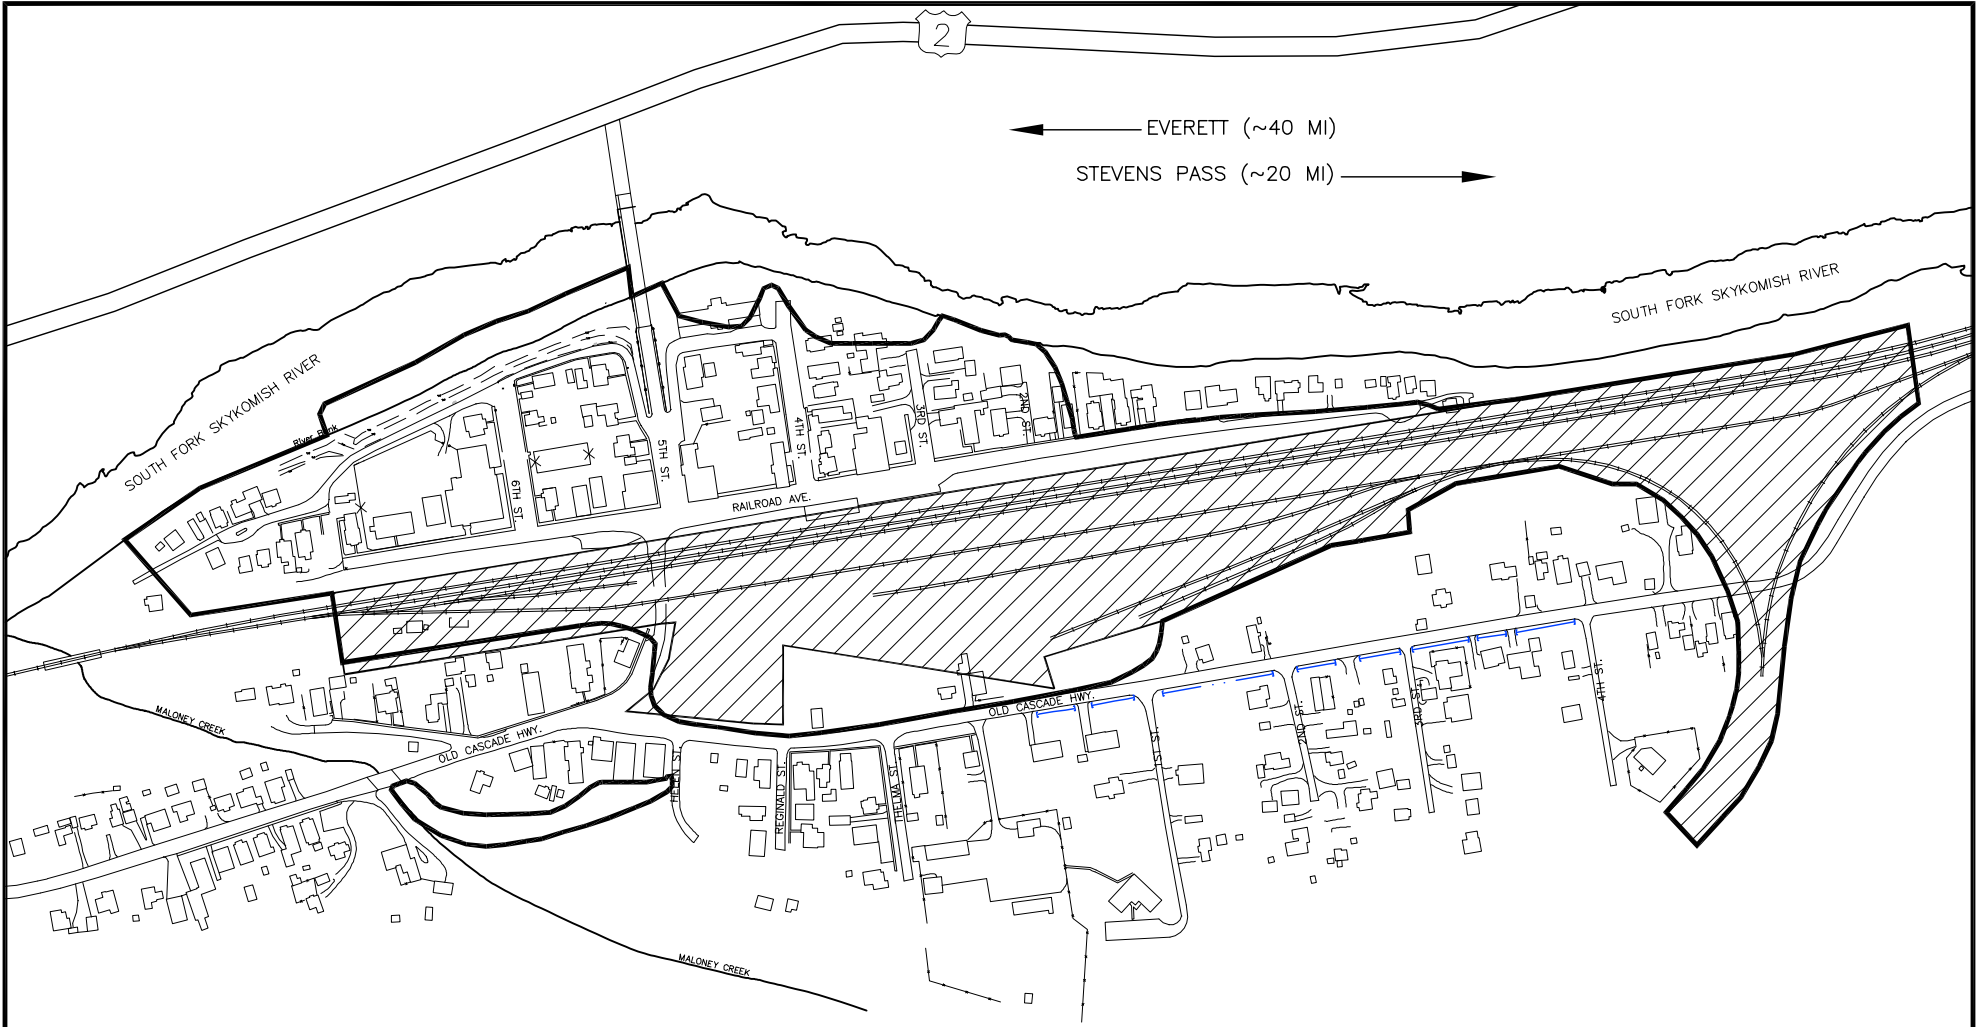

EXHIBIT A
SITE DIAGRAM

	Site boundary
	Railroad Facility Property

BNSF RAILWAY SITE SKYKOMISH, WA		SITE DIAGRAM	
DATE: 8/16/07	DRWN:		EXHIBIT A